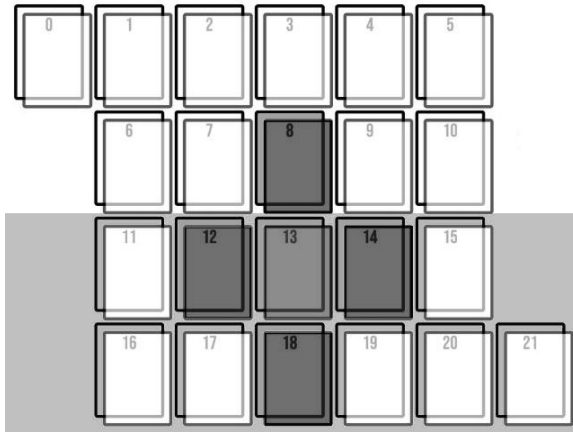

THE CENTRAL CARD:

Is your Key 0 Fool card in the first two rows (i.e., Houses 0 – 5 or Houses 6 – 10)? If yes, then your Central Card is in the House of Strength: House #8.

If your Key 0 Fool card is in the bottom two rows (i.e., Houses 11 – 15 or Houses 16 – 21), then your Central Card is in the House of Death: House #13.

The cards that surround and are adjacent to your Central Card is the Heart of the Tableau. You'll want to pay closer attention to reading this sub-spread of cards.

Return to your written entries for each of the 22 houses and make an additional note for the following:

- Primary Focus Right Now
- Your Central Card
- Cards in the Heart of the Tableau

Episode: Tarot Tableau by Thomas of the Hermit's Mirror
Journaling Prompts Worksheet

HEART OF YOUR TABLEAU

If Key 0: The Fool card appears in one of the houses in the top two rows, then the shaded cross designates the Heart of your tableau.