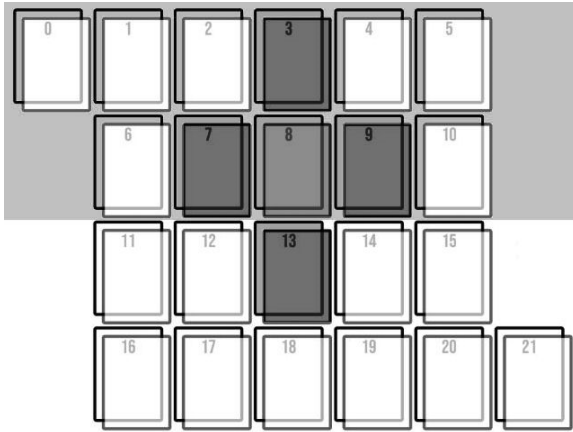

Episode: Tarot Tableau by Thomas of the Hermit's Mirror
Journaling Prompts Worksheet

HEART OF YOUR TABLEAU

If Key 0: The Fool card appears in one of the houses in the top two rows, then the shaded cross designates the Heart of your tableau.